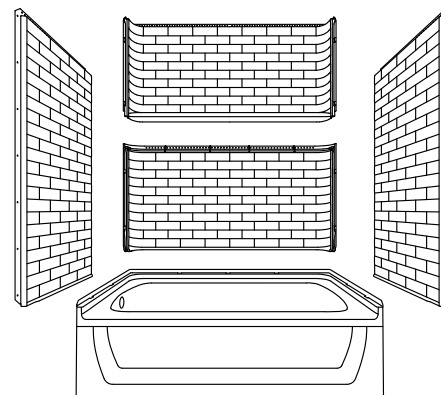

Traverse®

60" x 30" bath/shower with AIP backerboards

71570116

Features

- Tongue-and-groove modular design allows for easy installation during any phase of construction.
- Modern subway tile design.
- Full-length shelf provides generous storage.
- Easy-to-clean, durable high-gloss finish.

Material

- Compression molded from our exclusive solid Vikrell® material.

Installation

- Pro4™ installation system features a two-piece back wall design, enabling one-person handling and installation.
- Alcove.
- Caulk-free installation.
- Left drain.

Recommended Products/Accessories

K-23726 Drain treatment

Included Components

Product consists of:

71171110 60-1/4" x 30" bath

71574106 60" x 30" bath wall set w/ AIP backerboards

Codes/Standards

CSA B45.5/IAPMO Z124