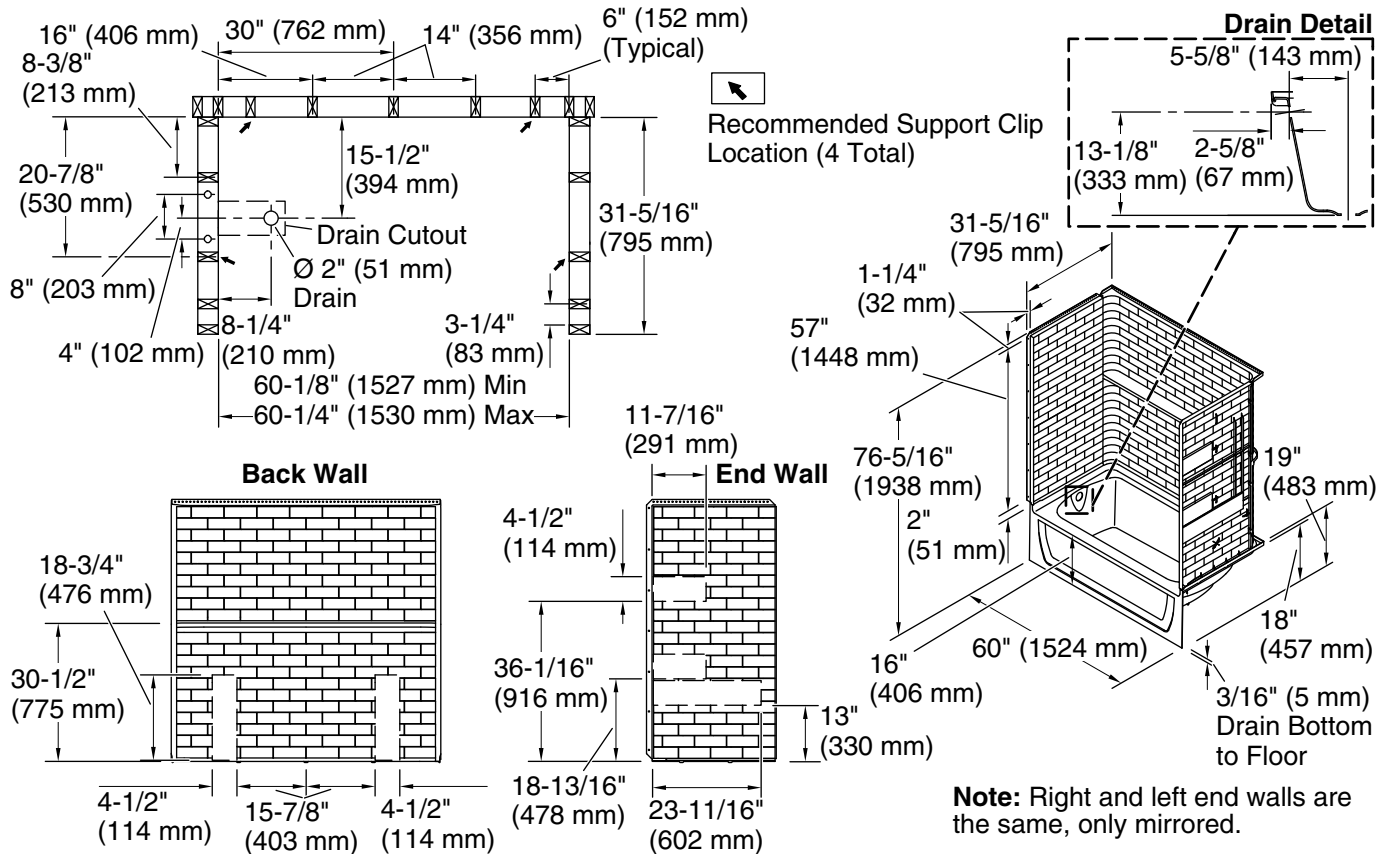

5-29-2021 21:29 - US/CA

Technical Information

All product dimensions are nominal.

Installation: Three-wall alcove
 Maximum door height: 58-3/4" (1492 mm)
 Maximum door width: 57-5/8" (1464 mm)

Notes

Install this product according to the installation instructions.
 Studs should be positioned roughly as shown.